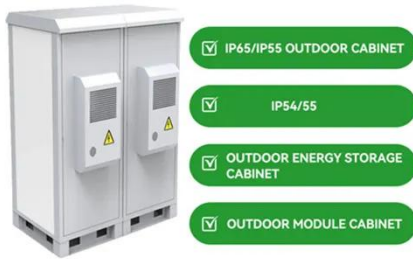

Data center cabinets for convergence server rooms 1200mm deep

Home Energy Storage (Stackble system)

High Efficiency

Easy installation

Safe and Reliable

Perfect
Compatibility

Product Introduction

-  Scalable from 10 kWh to 50 kWh
-  Self-Consumption Optimization
-  Integrated with inverter to avoid the compatibility problem

-  LFP battery, safest and long cycle life
-  Stackable design, effortlessly installation
-  Capable of High-Powered
-  Emergency- Backup and Off-Grid Function

Data center cabinets for convergence server rooms 1200mm deep

Server cabinet 36U 1200mm deep

This spacious 36U server cabinet with a depth of 1200 mm is designed to safely and efficiently house deeper network equipment. The perforated doors and sturdy steel construction make this cabinet ...