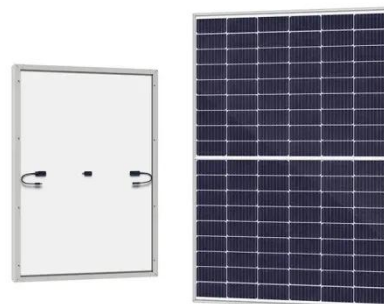

Alcohol Delivery or Pickup in Auburn, ME

Order alcohol for delivery or pickup in Auburn, ME with Instacart. Get beer, wine, liquor, and more delivered to your door within two hours. Start shopping with Instacart now to get your favorite drinks ...