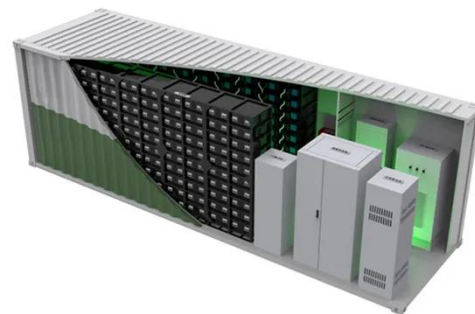

Hannaford Supermarket Delivery Near Me , Instacart

Hannaford Supermarket same-day delivery **in as fast as 1 hour** with Instacart. Start shopping online now with Instacart to get Hannaford Supermarket products on-demand.