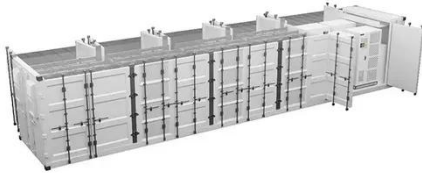

Industrial Commercial 200kWh 150kWh 200kW 500kW 400kWh Air ...

Industrial Commercial 200kWh 150kWh
200kW 500kW 400kWh Air Cooling
LiFePO4 Battery Storage Cabinet 10 Year
Warranty IP65 No reviews yet Complies
with EU standards Huizhou Amiba ...