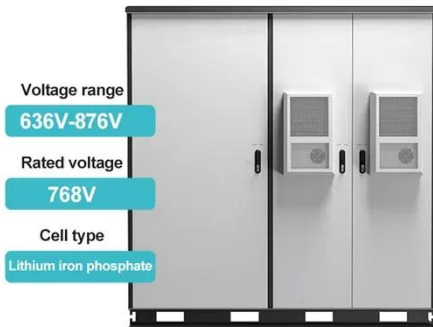

NavePoint 42U Server Cabinet 1200mm Deep with Locking ...

Buy NavePoint 42U Server Cabinet 1200mm Deep with Locking Perforated Door and Removable Side Panels - 42U Rack Cabinet with Fan Compatible Top, Black at Walmart

NavePoint 42U Server Rack Cabinet, 1200mm depth, Cable ...

The NavePoint Commercial Series cabinets come pre-assembled for easy setup and include pre-installed heavy-duty locking casters for mobility, and leveling feet for use when the fully racked ...

NORTHWEST+POWER+STORAGE E+CABINET,+1200MM+DEEP ;, ...

NORTHWEST+POWER+STORAGE+CABINET,+1200MM+DEEP, request quote,price and delivery information, for this item, Sierra Ic Inc

China Power Distribution