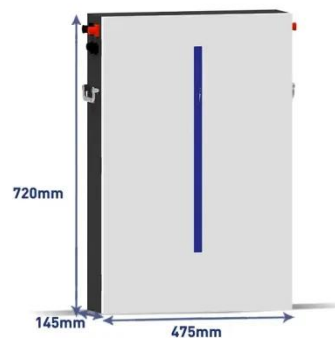

Dodoma Energy Storage Power Plant Operation: Powering ...

As Tanzania's energy demands grow faster than a Savannah grass fire (projected 7% annual increase through 2030), operations like Dodoma's aren't just helpful - they're essential.