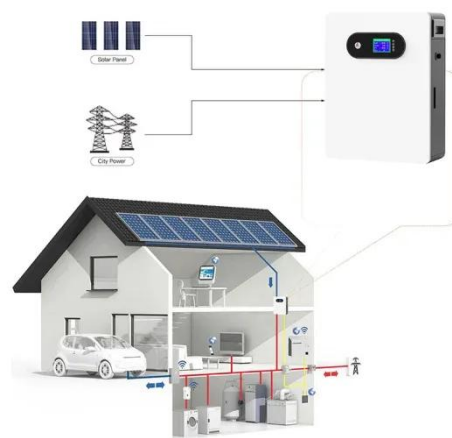

San Salvador Outdoor Power BESS Price Inquiry: A Complete Guide ...

Summary: This guide explores key factors influencing Battery Energy Storage System (BESS) pricing in San Salvador, analyzes market trends, and provides actionable insights for commercial buyers.