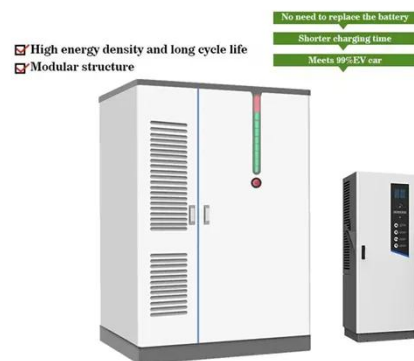

Elecod CanOn On/Off Grid Switch Cabinet(STS Cabinet): Have You ...

The solution is specially designed to solve the problem of photovoltaic consumption. By stores photovoltaic power in batteries directly and discharges it to the load at night, It has pretty of ...