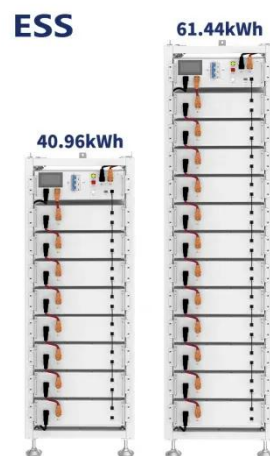

Micro Data Centers for Edge Computing , EdgeRack Cabinets

House your entire edge computing infrastructure in a single secure, prefabricated micro data center cabinet with self-contained cooling, monitoring, & more.