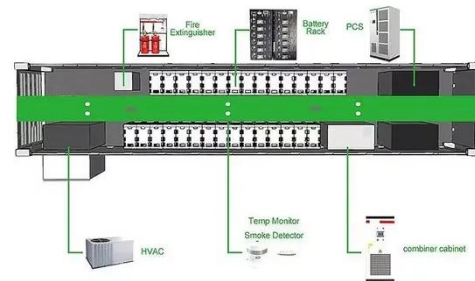

Outdoor Energy Storage-High Voltage Battery Enclosure-Enclosure ...

Pytes HV48100 SE is a high-voltage outdoor LFP energy storage system. IP55 rated, wide temperature range, supports parallel expansion up to 76.8kWh, built-in fire protection, and remote monitoring. ...