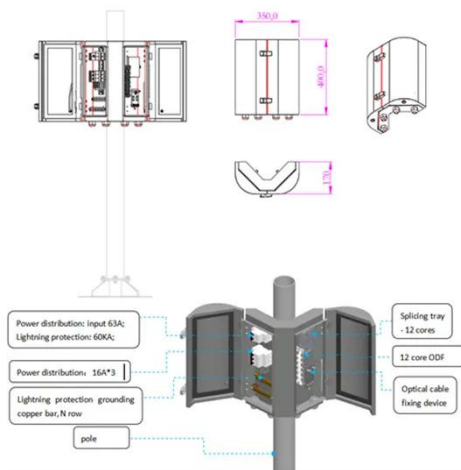

All-in-One Energy Storage Cabinet & BESS Cabinets , Modular, ...

Featuring lithium-ion batteries, integrated thermal management, and smart BMS technology, these cabinets are perfect for grid-tied, off-grid, and microgrid applications. Explore reliable, and IEC ...

Best Energy Storage Cabinet : All-in-1 For Your Power Needs

Discover the efficiency of our Energy Storage Cabinet Solutions. Our all-in-one unit ensures seamless power supply while saving space. Perfect for your energy needs.

School Storage , Cabinets , ES1200 , Ri Manufacturing

Early years or playground resources, kitchen, catering and utility zone equipment, gardening tools or wellies - Our cabinets allow you to plan a network of storage that's right where you need it - as well ...