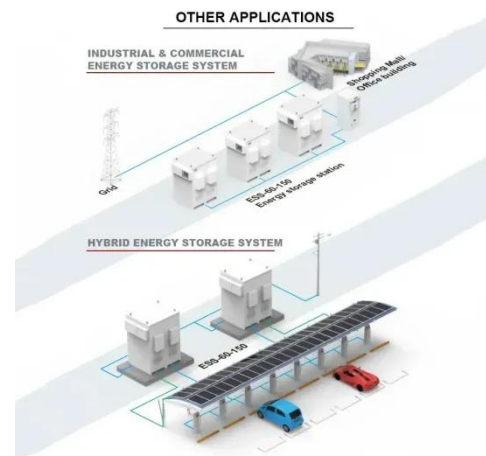

Installation Process of Energy Storage Container: A Step-by-Step ...

Whether you're an engineer working on utility-scale projects or a facility manager handling commercial energy storage container installations, this guide cuts through the technical ...

- TELECOM CABINET
- BRAND NEW ORIGINAL
- HIGH-EFFICIENCY

Containerized Maritime Energy Storage , ABB Marine & Ports

ABB's containerized energy storage solution is a complete, self-contained battery solution for a large-scale marine energy storage. The batteries and all control, interface, and auxiliary equipment are ...

Installation process of energy storage container

The Battery Energy Storage System (BESS) container design sequence is a series of steps that outline the design and development of a containerized energy storage system.

Energy Storage Shipping Container Installation Guide

Discover our energy storage shipping containers designed for efficient, safe, and scalable power storage. Ideal for renewable energy integration, grid stabilization, and backup power.