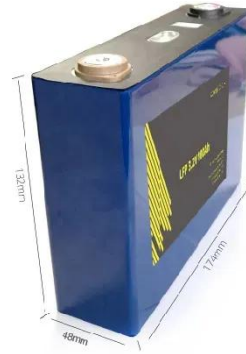

industrial and commercial energy storage system available in capacities of 200kWh, 215kWh, 225kWh, and 245kWh. It offers peak shaving, energy backup, ...