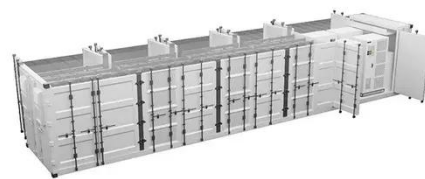

Energy Storage Equipment, Energy storage solutions, Lithium battery

The Huijue Group Off-Grid Solution comprises three main components: photovoltaic systems, energy storage systems, and off-grid systems, enabling energy self-sufficiency.