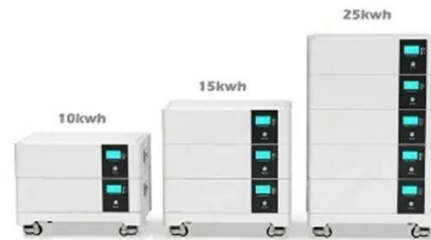

Top 10 Lead-Acid Battery Companies in Germany

The company's batteries are designed to withstand extreme weather conditions and provide reliable power storage in off-grid applications. In conclusion, these top 10 lead-acid battery companies in ...