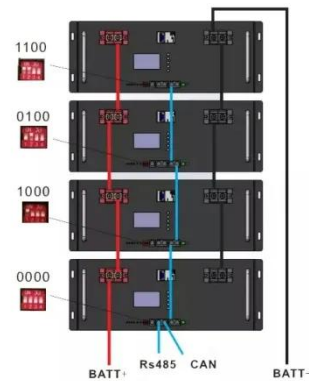

a grid-connected system integrated photovoltaic, battery storage, and electric vehicles (EV) applied in gymnasium buildings. The main building

...