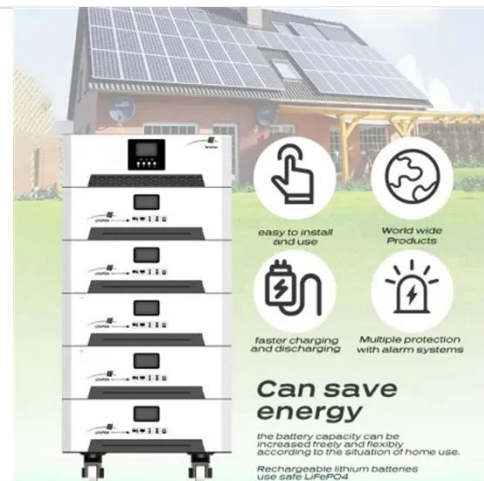

Energy storage for stadiums and arenas

Eaton's xStorage Buildings energy storage system meets the back-up power requirements of stadiums, usually provided for by UPS systems and diesel generators.