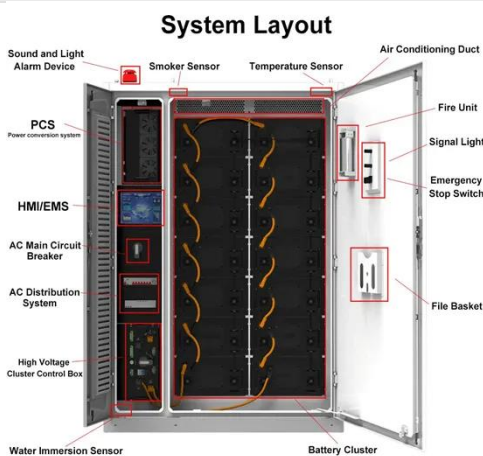

## Guatemala City Mobile Outdoor Communication Power Supply

The nominal power rating of the PCS block is 225 kVA, with a maximum peak power in the peak shaving mode of 275 kW . The second block is the modular battery pack.