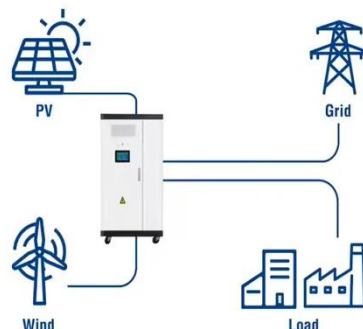

Utility-Scale ESS solutions

Equatorial Guinea Data Centre Rack Market (2024-2030) , Outlook

Historical Data and Forecast of Equatorial Guinea Data Centre Rack Market Revenues & Volume By Data Center Size for the Period 2020- 2030
Historical Data and Forecast of Equatorial Guinea Data ...