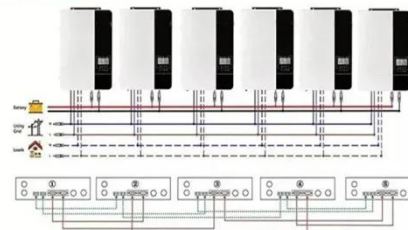

Integrated photovoltaic storage and off-grid machine/cabinet

This product is suitable for small and medium-sized commercial and industrial energy storage system scenarios, such as photovoltaic energy storage direct and flexible systems, photovoltaic energy storage and ...