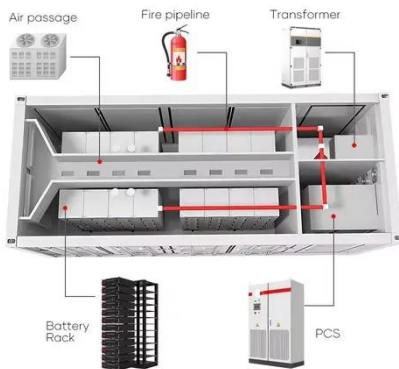

features and benefits of High Voltage Battery Cabinets and their role in supporting sustainable, high-performance energy solutions.

ESS