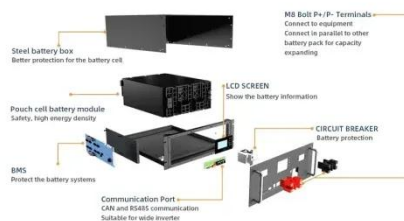

Livewire Electrical Supply , Electrical Distributor & Supplier

Your Trusted Source for Hard-to-Find Electrical Supplies & Equipment From circuit breakers to industrial controls, we have the stock you need--ready to ship same-day. When your supply chain falls short, ...