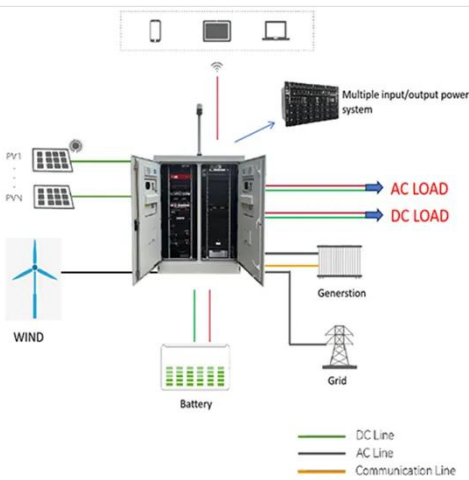

Amazon : 12 V To 220 Volt Inverter

High-Power 4000W DC to AC Power Inverter - 12V to 110V/220V Converter with Dual USB Ports, Universal AC Outlet, LED Display for Cars, Trucks, RVs, and Home Backup (Black, 220V)

Best 5000 Watt Inverter 12V to 220V for Home, RV, and Solar Systems

When it comes to reliable power conversion, a 5000 watt inverter converting 12V DC to 220V AC is ideal for a variety of needs, including RVs, boats, off-grid solar systems, and emergency ...

CJC Power Inverter 5000W, DC 12V to AC 220V Converter with LCD ...

CJCY Power Inverter 5000W converts DC 12V to AC 220V with pure sine wave, LCD display, remote control, safety features, and 90% efficiency, ideal for home and outdoor use.