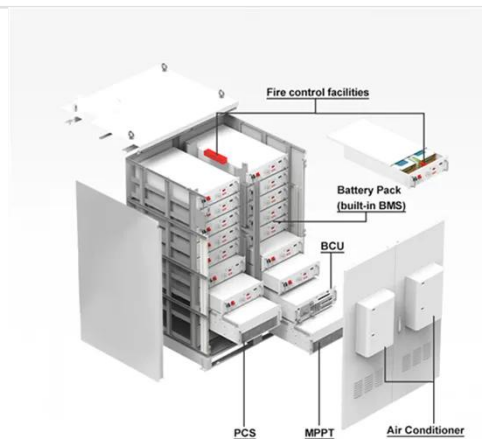

CJC Power Inverter 5000W, DC 12V to AC 220V Converter with LCD ...

CJCY Power Inverter 5000W converts DC 12V to AC 220V with pure sine wave, LCD display, remote control, safety features, and 90% efficiency, ideal for home and outdoor use.