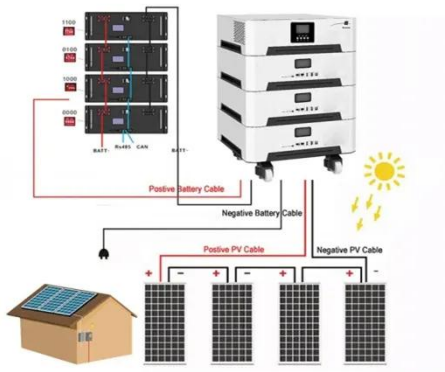

How big and heavy are photovoltaic panels

How Big Are Solar Panels? Here's Their Typical Size and Weight

Frank said the typical weight of a solar panel is around 3 pounds per square foot. On that 25-panel example from before, that would weigh about 1,125 pounds. A whole solar system weighs about

Solar Panel Size and Weight: A 2025 Guide (with ...

What's the average solar panel size and weight? Our 2025 guide gives residential & commercial examples and explains why a structural roof assessment is essential.