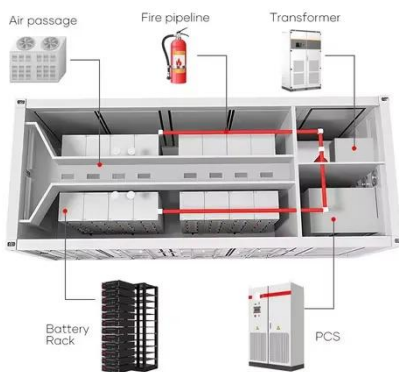

Solar panel size and weight: everything you need to know

Much like size, solar panel weight varies by technology and brand. Most of today's best home solar panels weigh between 40 lbs and 50 lbs each, slight differences in weight can be attributed to the ...

Standard Solar Panel Sizes And Wattages (100W-500W Dimensions)

To bridge that gap of very useful