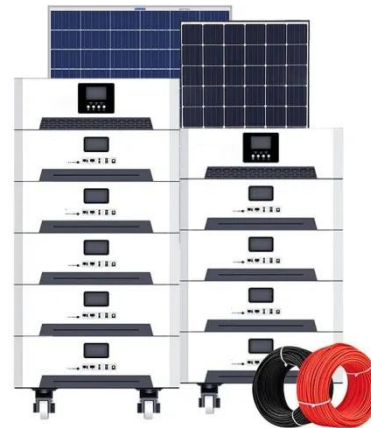

Standard Solar Panel Sizes And Wattages (100W-500W Dimensions)

Alright, let's have a look at the length and width of typical solar panels, with wattage (very important), and complete with area or square footage (useful when calculating how many solar panels you can fit ...