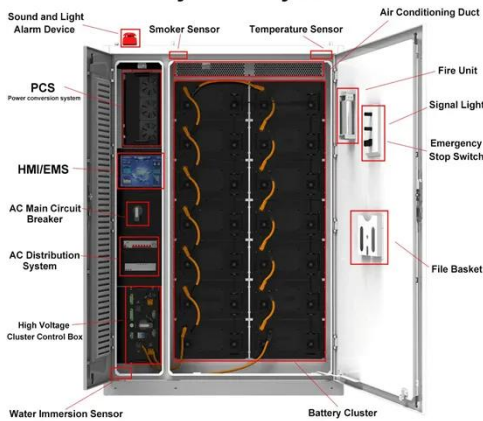

System Layout

Renogy 550 Watt Monocrystalline Solar Panel 2 pieces

This Renogy High-powered 550 Watt Monocrystalline Solar Panel maximizes power output while minimizing installation space and system equipment costs, primarily used for utility-scale systems, ...

One High Line , Bjarke Ingels Group

Bjarke Ingels - Founder & Creative Director, BIG The façade design is inspired by the punched windows seen in the historic warehouses of the Meatpacking and West Chelsea neighborhoods.