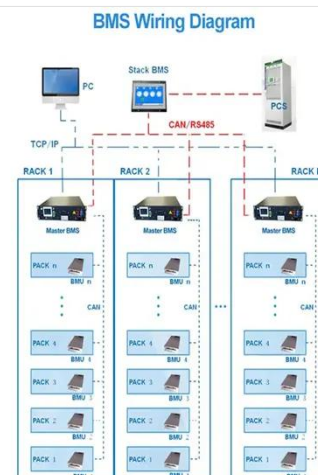

Pv Panel Output Calculator

What is a PV Panel Output Calculator? A PV (Photovoltaic) Panel Output Calculator is a tool that estimates the electrical energy a solar panel system can produce. The calculator uses key variables ...