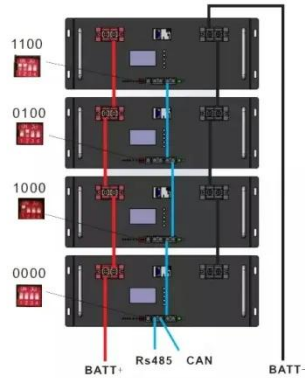

How many watts is the best solar panel

How many watts is the best solar panel

How many watts is the best for a solar panel? , NenPower

The optimal wattage for a solar panel ranges from 250 watts to 400 watts, with 300 watts being a prevalent choice among consumers. This range provides an efficient balance of performance ...