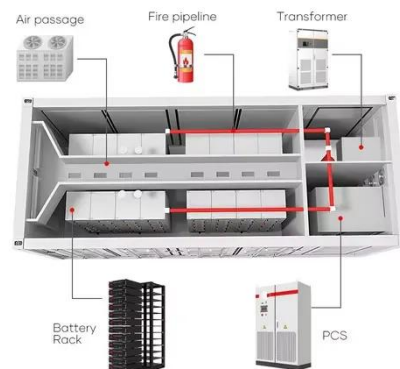

Google Play Learning Center

To protect your privacy, safety, and security, before you install an app, evaluate its safety through the app's Data safety section. You can also set up a family group and use tools and settings to set ...