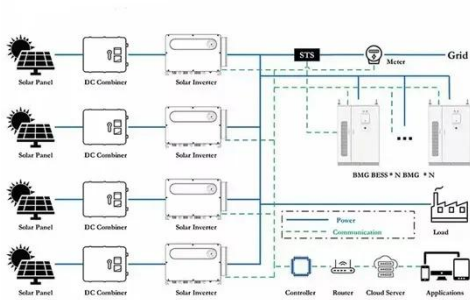

How many countries have deployed Huawei's 5G base stations, and ...

Huawei has deployed its 5G base stations in several countries worldwide, including China, South Korea, UAE, Switzerland, and Canada. The deployment has had a significant impact on network ...