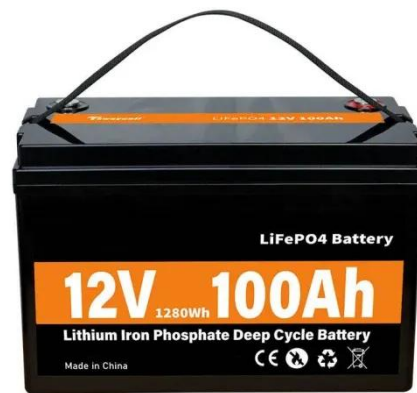

BYD Battery-Box - BYD Battery-Box

The BYD Battery-Box Premium LVL is a lithium iron phosphate (LFP) battery for use with an external inverter. Thanks to its control and communication port (BMU), the Battery-Box Premium LVL scales ...

BYD e-Platform 3.0

BYD make a number of claims around the battery in this design: The platform

is likely to be updated to 4.0 in 2024. With the update of the battery pack design and integration the cell ...

BYD Battery-Box Premium HVM High Voltage Battery , BYD Lithium ...

Buy BYD Battery-Box Premium HVM High Voltage Battery for Solar Energy Storage at best price with worldwide delivery on Europe Solar Store