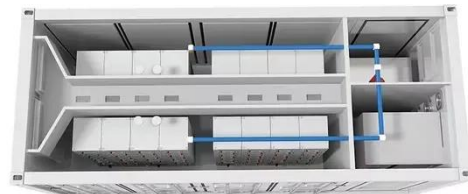

350Ah TP48600A-H17B1 Outdoor Huawei Power ...

The TP48600A-H17B1 power system mainly consists of the cabinet, rectifier, ...

Huawei's Super Large Outdoor Power Supply: Wattage and Applications

Let's explore Huawei's super large outdoor power supply solutions and their critical role across multiple sectors. Spoiler alert: these systems pack enough punch to run construction sites, telecom towers, ...