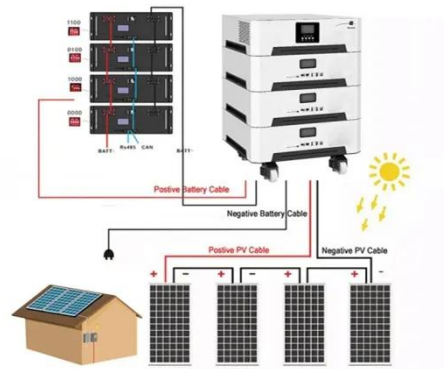

Huawei enters the outdoor power supply industry, launching

Huawei has entered the outdoor power supply industry strongly, bringing a new generation of outdoor power products with small size and strong performance, providing power protection for severe weather, sudden ...