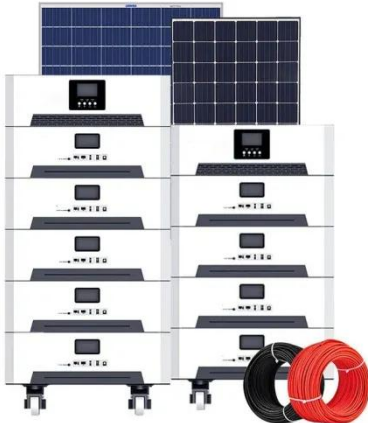

Huawei outdoor power supply big brand