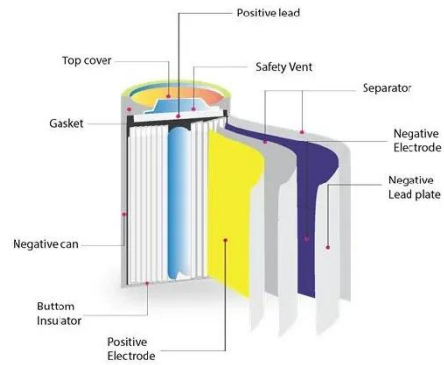

quality solar mounting systems like aluminium and HDG/ZAM steel mounting kits, along with various accessories. Our

...

Contact Us

For catalog requests, pricing, or partnerships, please visit:
<https://59empagm.pl>