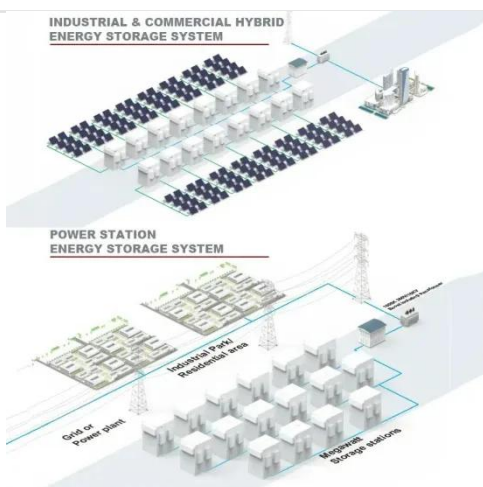

Indonesia Power Storage Cabinet AC DC Integrated

Indonesia Power Storage Cabinet AC DC Integrated

Energy Storage - Website PT SIRI

500W Portable energy storage unit with AC, DC, and USB power modes. Ideal for diverse settings including outdoor work, entertainment, camping, and more, ensuring uninterrupted power for ...

100kW DC200V~750V AC/DC power converter Energy Storage PCS Cabinet

This Energy Storage Hybrid PCS Cabinet: A versatile solution for industrial and commercial energy storage. Seamlessly integrates grid-connected and off-grid modes, with bidirectional ACDC and ...

125kW / 261kWh AC& DC Integrated Energy Storage Cabinet(...

The company is dedicated to the research,

AC-DC Cabinets , Zekalabs

Meticulously designed to deliver unparalleled reliability, efficiency, and high performance, our cabinets cater to diverse industries such as microgrids, renewable energy, and energy storage. Experience ...