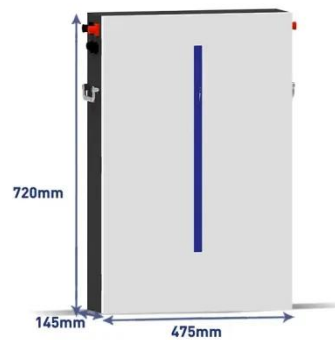

Best 12V to 220V Power Inverters for Cars, RVs, and Solar Systems

Finding the right power inverter to convert 12V DC to 220V AC is essential for powering electronics from a vehicle or off-grid solar source. This guide covers top 5 reliable inverters, each ...

120W Lithium Battery Inverter Power Bank 21v To 220v Multi-Function

MULTI-FUNCTION INVERTER: This