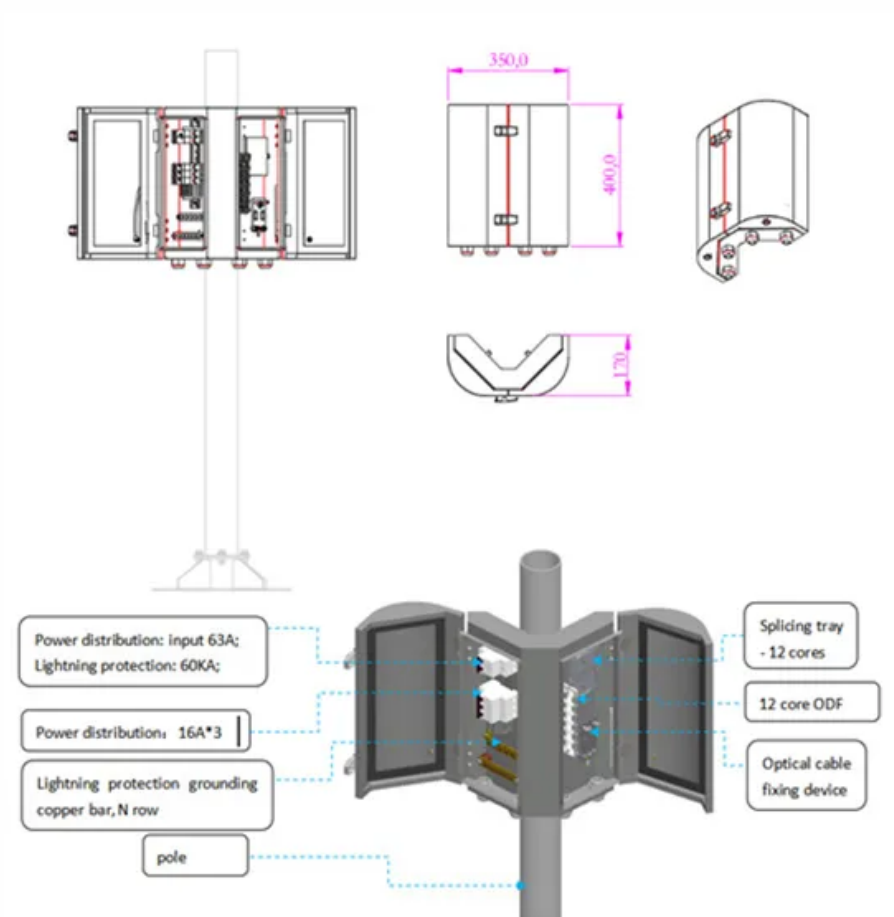

Ip68 outdoor junction box

Ip68 outdoor junction box

Amazon : Ip68 Junction Box

Electrical Junction Box, Waterproof IP68 4-Way External Junction Box, Cable Connector Box, Underground External Outdoor Junction Box for Wire Range 4-12mm (4.5" x 4.56" x 2" -1Pcs)

IP68 Enclosures , Submersible IP Rated Boxes

IP68 enclosures are the toughest of all enclosures on the IP rating scale. Using a gasket seal design, they offer weatherproof, outdoor-grade protection against everything from dust to prolonged ...

Ahfiwaso 5-Piece Outdoor Electrical Junction Box ...

Up to 6% cash back Ensure secure and reliable cable ...

IP68 Waterproof Junction Box

Featuring an IP68 waterproof rating, this junction box is specifically built to safeguard your wiring from water, dust, and snow. It's perfect for any environment, from rain-soaked gardens to harsh industrial ...

Kohree 3 Way IP68 Junction Box 2 Pack Waterproof Electrical J Box

Safeguard electrical connections in extreme environments with Kohree IP68 weatherproof junction box. Engineered with fire-retardant polycarbonate, and silicone seals for 4-14mm cables.