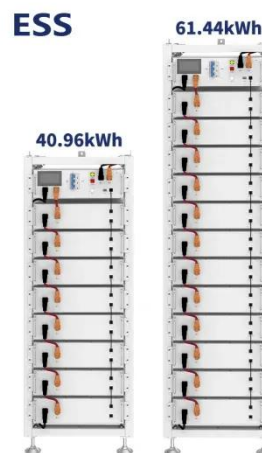

Kohree 3 Way IP68 Junction Box 2 Pack Waterproof Electrical J Box

Safeguard electrical connections in extreme environments with Kohree IP68 weatherproof junction box. Engineered with fire-retardant polycarbonate, and silicone seals for 4-14mm cables.