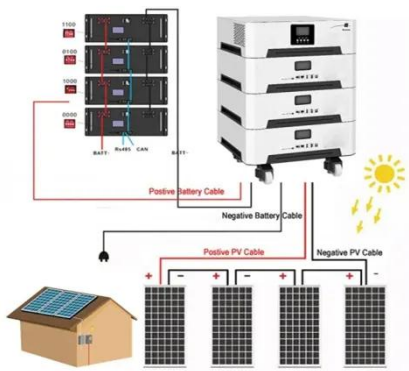

Featuring an IP68 waterproof rating, this junction box is specifically built to safeguard your wiring from water, dust, and snow. It's perfect for any environment, from rain-soaked gardens to harsh industrial ...

IP68 Waterproof Junction Boxes - Sunshine Connector

If you're looking for a reliable and durable solution to protect your electrical connections, then you might want to consider plastic IP68 waterproof junction boxes. These boxes are designed to withstand ...

Kohree 3 Way IP68 Junction Box 2 Pack Waterproof Electrical J Box

Safeguard electrical connections in extreme environments with Kohree IP68 weatherproof junction box. Engineered with fire-retardant polycarbonate, and silicone seals for 4-14mm cables.