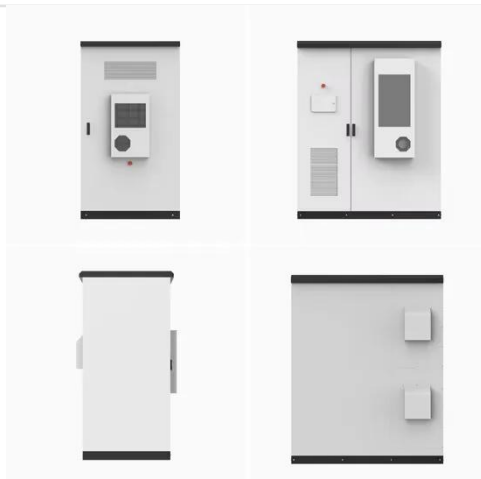

Outdoor IP68 Waterproof Junction Box 2-Way 6-11mm

Wire Range ...

Durable IP68 waterproof junction box for outdoor and underground use. Supports 24A, 450 VAC, with dual cable entry, flame-retardant design, and versatile mounting.

IP68 Waterproof Indoor/Outdoor Junction Box 3-Way

Use this IP68 waterproof enclosure to protect your next ...

IP68 Waterproof Indoor/Outdoor Junction Box 3-Way

Use this IP68 waterproof enclosure to protect your next outdoor wiring project. The box includes three waterproof cable entry connectors and a 4-pole European terminal strip which makes it perfect for an ...