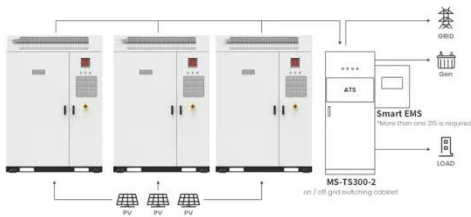

RPS 3D Viewer

Moons About Moons BY DESTINATION
Earth (1) Mars (2) Jupiter (95) Saturn
(83) Uranus (27) Neptune (14) Pluto (5)
Asteroids, Comets & Meteors About
Asteroids, Comets & ...

Application scenarios of energy storage battery products

Solar System Temperatures

Solar System Temperatures: Mean
Temperatures on Each ...

Why Is Neptune the Coldest Planet?

Neptune, the outermost major planet in our solar system, holds the distinction of being the coldest measured planet. Its