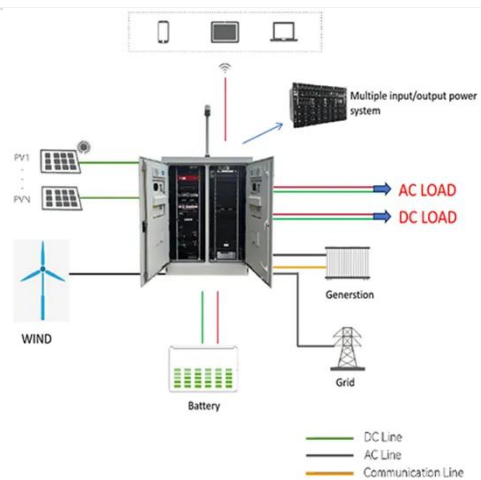

RPS 3D Viewer

Moons About Moons BY DESTINATION
Earth (1) Mars (2) Jupiter (95) Saturn
(83) Uranus (27) Neptune (14) Pluto (5)
Asteroids, Comets & Meteors About
Asteroids, Comets & ...

Application scenarios of energy storage battery products

Solar System Temperatures

Solar System Temperatures: Mean
Temperatures on Each ...

Why Is Neptune the Coldest Planet?

Neptune, the outermost major planet in our solar system, holds the distinction of being the coldest measured planet. Its