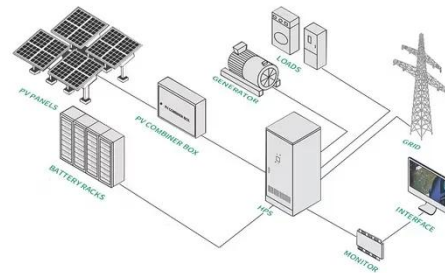

Is the new energy battery cabinet connected to the internet how to use it

Is the new energy battery cabinet connected to the internet how to

Network Cabinet ready, power and network connected. Then this ...

These are the finale steps in installing the new network cabinet in the Off-Grid Garage. Most of the cabling is done and we can finally connect the cabinet to the DC-DC converter in the

PWRcell 2 Product Overview , Generac

Generac PWRcell is an intelligent energy storage system. Equipped with PWRview energy monitoring technology, PWRcell protects you during times of power outage and allows you to control your energy usage ...

Is the new energy battery cabinet connected to the Internet How ...

· The shared battery used in the intelligent power exchange cabinet is a battery-based Internet of Things with positioning function and remote control of the battery.