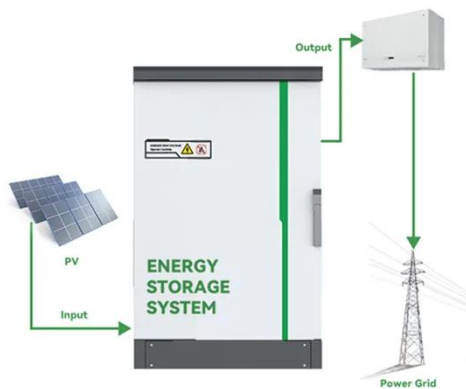

12V vs 24V vs 48V Inverter: How to Choose the Right System for Your

Confused about choosing between 12V, 24V, or 48V inverter systems? Discover which voltage is best for RV, solar, and off-grid setups. Learn the pros, cons, efficiency, cable sizing, and ...

The Best 48 Volt Inverter

The pure sine wave inverter is more efficient than the modified sine wave inverter and almost twice as efficient when used to power certain appliances. Therefore, they are perfect for running appliances ...

Pure Sine Wave Inverter (12v/24v/48v) , inverter

The high-efficiency 12V/24V/48V pure sine wave power inverter converts the DC power stored in the battery to a standard household AC power source, providing you with quiet AC power anytime, ...