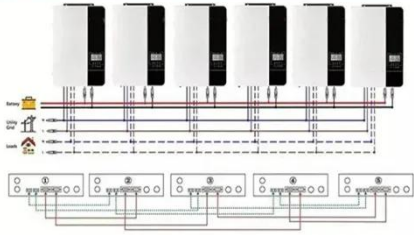

AC input wires

AC output wires

need to upgrade the factory grid.
SYSTEM COMPOSITION ACBOX units are
a plug-and-play solution ...

Italian Power Storage Cabinet AC/DC Integrated

The SolaX I& C energy storage cabinet, designed for large-scale commercial and industrial projects, integrates LFP cells with a capacity of up to 215kWh per cabinet, an Energy ...