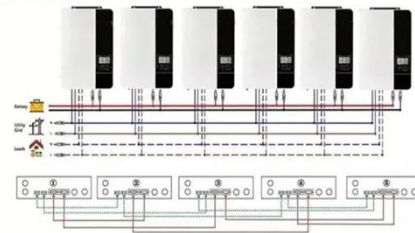

Telkomsel menambah 355 base

Telkomsel menambah 355 base transceiver station (BTS) 5G di wilayah Jakarta hingga Desember 2024. Langkah ini bertujuan menciptakan cakupan jaringan 5G yang lebih merata di ...

AC input wires

AC output wires