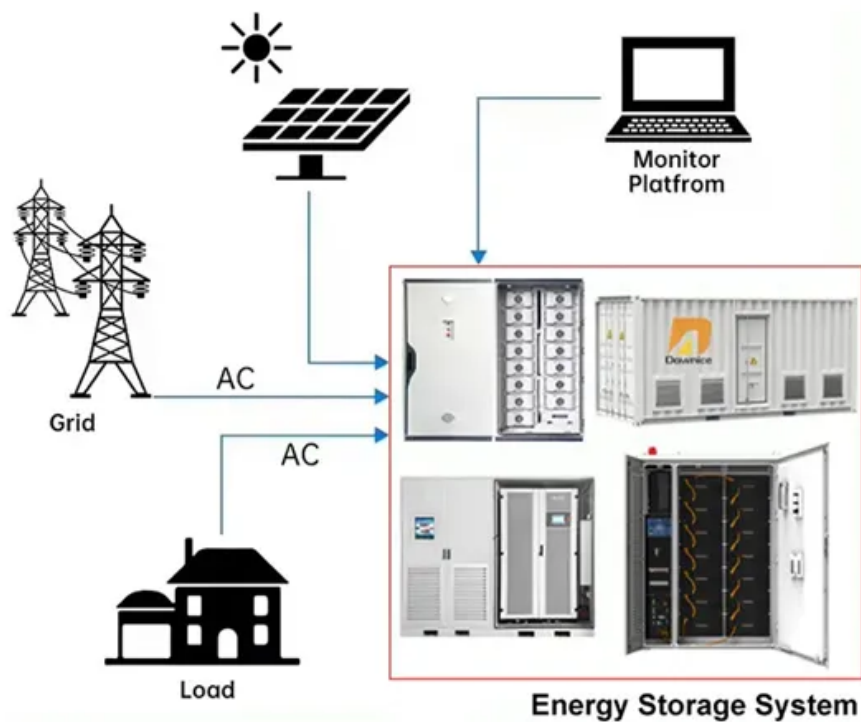

Jakarta Communication 5g small base station

DISTRIBUTED PV GENERATION + ESS

Jakarta Communication 5g small base station

Telkomsel Tebar BTS 5G di 1.000 titik, Tingkatkan Kecepatan Internet RI

Bisnis , JAKARTA - PT Telekomunikasi Selular (Telkomsel) mengoperasikan base transceiver station (BTS) 5G di 1.000 titik di 56 kabupaten/kota, guna mendukung visi Kementerian ...

Telkomsel menambah 355 base

Telkomsel menambah 355 base transceiver station (BTS) 5G di wilayah Jakarta hingga Desember 2024. Langkah ini bertujuan menciptakan cakupan jaringan 5G yang lebih merata di ...

Parallel (Parallel operation up to 6 unit (only with battery connected))

AC input wires

AC output wires

Jakarta Communication 5g small base station

Indonesian telco Telkomsel has deployed 49 base stations to support 4G and 5G mobile services in the country's new capital city, Nusantara which is set to open on August 17, located on the island of ...

Indonesia Communications 5G Small Base Station

Major telecom operators and network equipment providers in Indonesia are investing heavily in upgrading their infrastructure to 5G technology, including base stations, small cells, and edge ...