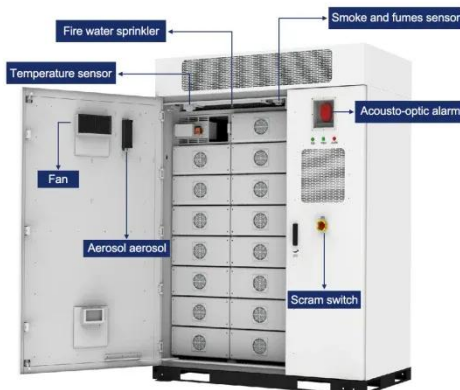

Outdoor Photovoltaic Energy Cabinet, Base Station Energy Storage

These cabinets are ideal for outdoor base stations in remote, mountainous, or desert regions, especially where grid power is absent, unstable, or costly. They are also used for border security, relay towers, ...