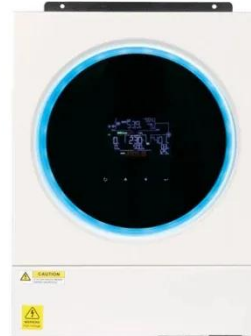

I& C Energy Storage Solution

As a professional manufacturer in China, produces both energy storage cabinets and battery cell in-house, ensuring full quality control across the entire production process.

Outdoor Telecom Cabinet

Learn about their features, including weatherproofing, temperature control, and space optimization, making them ideal for outdoor installations in remote locations and urban settings.

Outdoor Telecom Cabinets for Reliable Deployment

Our outdoor telecom cabinets ensure a good fit and perform well in the field. With features like weather resistance, dust protection, and vandalism resistance, the cabinet offers enhanced thermal ...