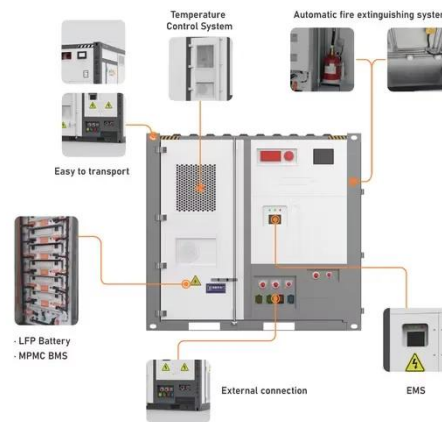

## LILONGWE WALL MOUNTED ENERGY STORAGE BATTERY

London battery solar energy storage cabinet system A battery energy storage system (BESS), battery storage power station, battery energy grid storage (BEGS) or battery grid storage is a type of ...

## Lilongwe Cabinet Energy Storage System Supply

Lilongwe Battery Storage Cabinet Pylontech's IP55-rated metal battery cabinet includes the cabling to connect batteries in parallel and to supply 240A of power to your off-grid or battery backup system.

## Lilongwe Energy Storage Cabinet Company Factory Operation

Each Battery cabinet contains two battery strings, each battery string contains total 26 battery modules connected in series. Each battery cabinet contains two HVAC system, and one set aerosol Fire ...