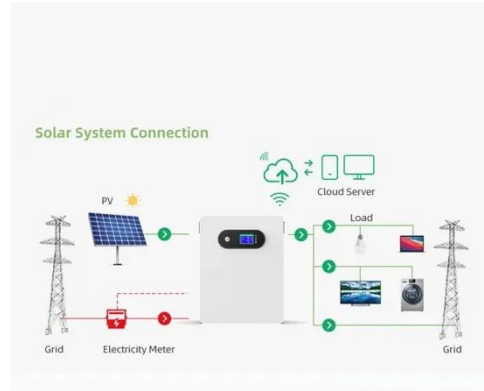

Equalz Solar Energy Solutions, Lilongwe.
25,022 likes · 3,818 talking about this.
Equalz Solar Energy Solutions: Providing
innovative solar energy

Contact Us

For catalog requests, pricing, or partnerships, please visit:
<https://59empagm.pl>