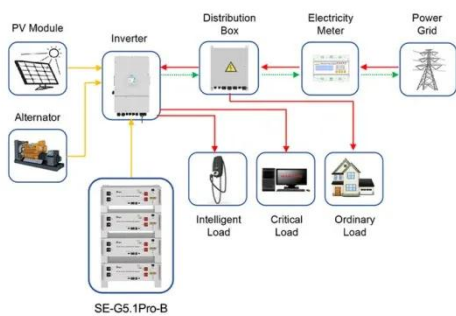

Amazon : Power Wheels Lithium Battery

24V 10Ah Lithium Ion Battery for Ride On Toys, Rechargeable Battery Pack for Big Kids, Compatible with Power Wheels, Dynacraft Realtree UTV & Most 24 Volt Kids Ride on Cars with 2A Charger

Application scenarios of energy storage battery products