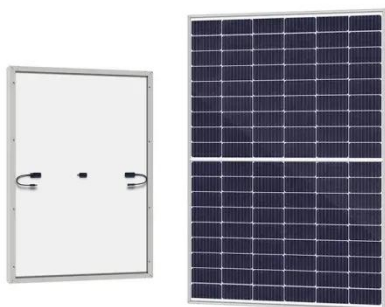

100KW 225kWh 2mWh Outdoor Power Cabinet Solar Energy ...

Our outdoor cabinet products also support customization, allowing customers to choose different battery cell and inverter brands. Our small-scale energy storage BESS systems ranging from 50kWh to ...

LJUBLJANA ENERGY STORAGE CABINET

What is energy storage cabinet? Energy Storage Cabinet is a vital part of modern energy management system, especially when storing and dispatching energy between renewable energy (such as solar ...