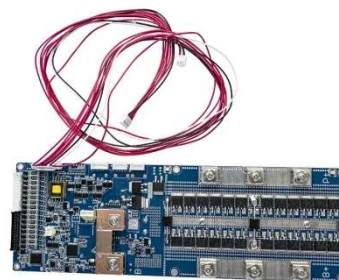

How to View or Delete your Bing Search History

Bing history stores all your searches when you use Microsoft Bing. This guide shows you how to access your Bing search history, view your past searches, and delete Bing history completely on any ...