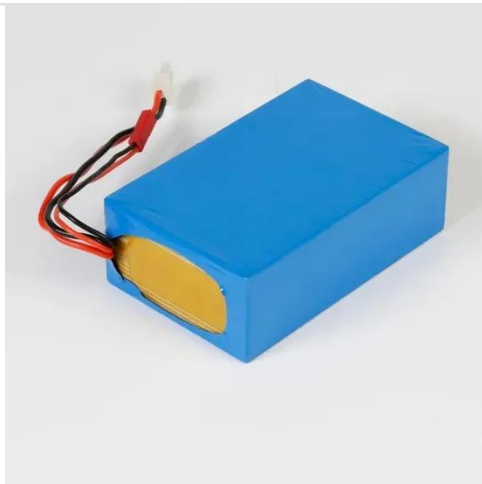

Understand Telecom Cabinet Power System and Telecom Batteries calculation methods to ensure reliable communication and optimal system performance.

Outdoor communication energy cabinet

It integrates multiple power generation options, including solar panels and wind turbines, along with a lithium iron phosphate battery storage system. This combination ensures continuous power supply ...

- Voltage range: 691.2-947.2V
- >6000 cycles (100%DOD)
- Rated battery capacity: 216KWH (customizable)
- EMS communication: 4G/CAN/RS485

Photovoltaic Micro-station Energy Cabinet

Integrates photovoltaic and wind energy to reduce carbon emissions and lower energy operating costs. Wall-mounted and pole-mounted installation is facilitated by compact design, making it simple to ...

Base Station Energy Cabinet

The Base Station Energy Cabinet is a fully enclosed, weather-resistant telecom energy cabinet designed to provide reliable power distribution and battery backup for outdoor communication networks.