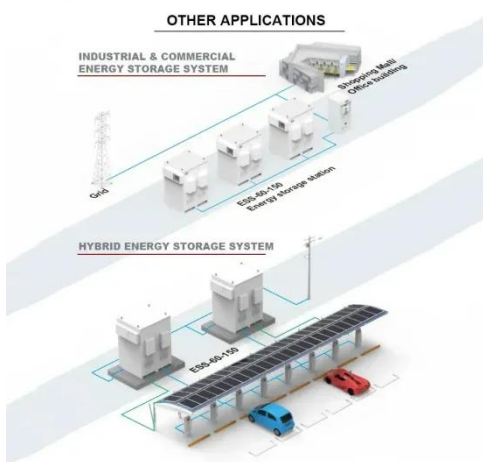

Luanda photovoltaic modular outdoor cabinet fast charging

Luanda photovoltaic modular outdoor cabinet fast charging

1075KWHH ESS

LUANDA ENERGY STORAGE PROJECT POWERING ANGOLA S

Intelligent Photovoltaic Energy Storage Container 350kW Project Financing What is a mobile solar PV container?High-efficiency Mobile Solar PV Container with foldable solar panels, advanced lithium ...

LUANDA OUTDOOR ENERGY STORAGE POWER SUPPLY ...

Photovoltaic energy storage cabinets are designed specifically to store energy generated from solar panels, integrating seamlessly with photovoltaic systems. [pdf]

LUANDA PHOTOVOLTAIC FOLDING CONTAINER OUTDOOR ...

Power inverter converts 12V or 24V DC from battery or car lighter to AC 110V or 220V household power, with USB port and AC outlet for fast charging the electronic devices. [pdf]

Luanda solar energy storage cabinet electric control panel

SOFAR Energy Storage Cabinet adopts a modular design and supports flexible expansion of AC and DC capacity; the maximum parallel power of 6 cabinets on the AC side covers 215kW