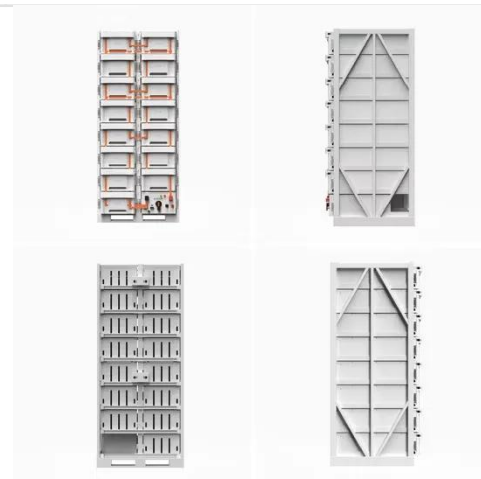

LUANDA PHOTOVOLTAIC FOLDING CONTAINER OUTDOOR ...

Power inverter converts 12V or 24V DC from battery or car lighter to AC 110V or 220V household power, with USB port and AC outlet for fast charging the electronic devices. [pdf]

Luanda solar energy storage cabinet electric control panel

SOFAR Energy Storage Cabinet adopts a modular design and supports flexible expansion of AC and DC capacity; the maximum parallel power of 6 cabinets on the AC side covers 215kW

Elecod CanOn On/Off Grid Switch Cabinet(STS Cabinet): Have You ...

The solution is specially designed to solve the problem of photovoltaic consumption. By stores photovoltaic power in batteries directly and discharges it to the load at night, It has pretty of ...