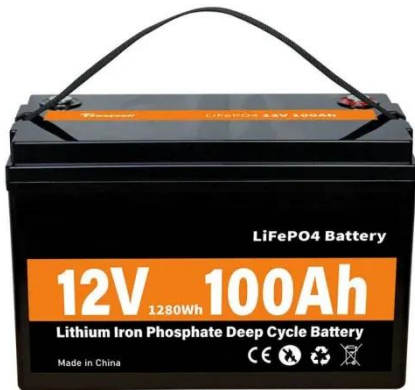

rapid-deployment solar solution with 20-200kWp foldable PV panels and 100-500kWh battery storage. Set up in under 3 hours for off-grid areas, construction sites & emergency ...

Luxembourg City, the capital

Luxembourg City is a European Capital teeming with tourist attractions. Built on the foundations of a formidable fortress, history and culture can be found at every turn in the city centre.