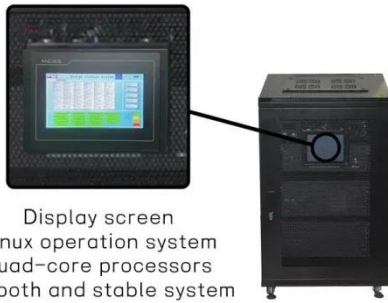

Luxembourg Grand Tour de Luxembourg
Submit Grand Tour du Luxembourg Sport
Water sports Swimming pools &
Wellness Adventure & Climbing Submit

Display screen
Linux operation system
quad-core processors
smooth and stable system

Luxembourg City Energy Storage Container: Powering the Future of ...

As Luxembourg City accelerates its transition to renewable energy, energy storage containers have emerged as game-changers. These modular systems address the intermittent nature of solar and wind power while ...