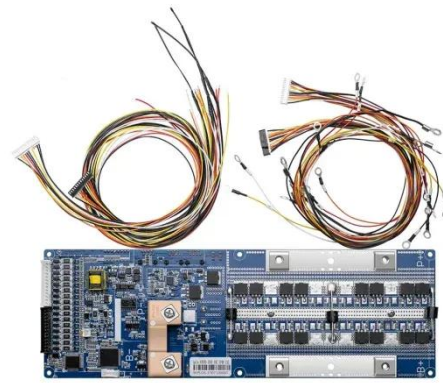

Power container off-grid project cost in Luxembourg

MOBISMART is the leading provider of advanced, mobile, solar off-grid power generation and storage systems that can be easily deployed to construction sites in urban, rural and remote locations.