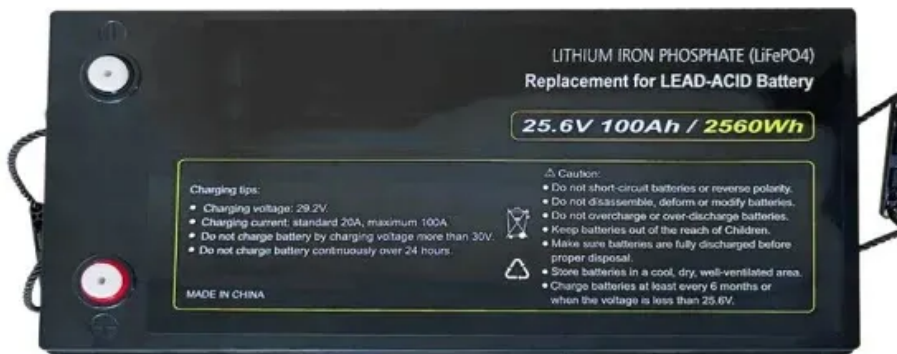

Malaysia off-grid bess cabinet 15kW