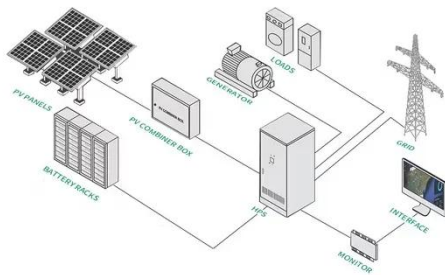

Malaysia off-grid bess cabinet 15kW

Air-cooled C& I BESS Energy Storage Cabinet , AZE

The Air-cooled C& I (Commercial and Industrial) Battery Energy Storage System (BESS) Cabinet is a versatile energy storage solution designed for a wide range of users across various industries.

BESS Cabinet

A BESS cabinet (Battery Energy Storage System cabinet) is no longer just a "battery box." In modern commercial and industrial (C& I) projects, it is a full energy asset --designed to reduce electricity ...