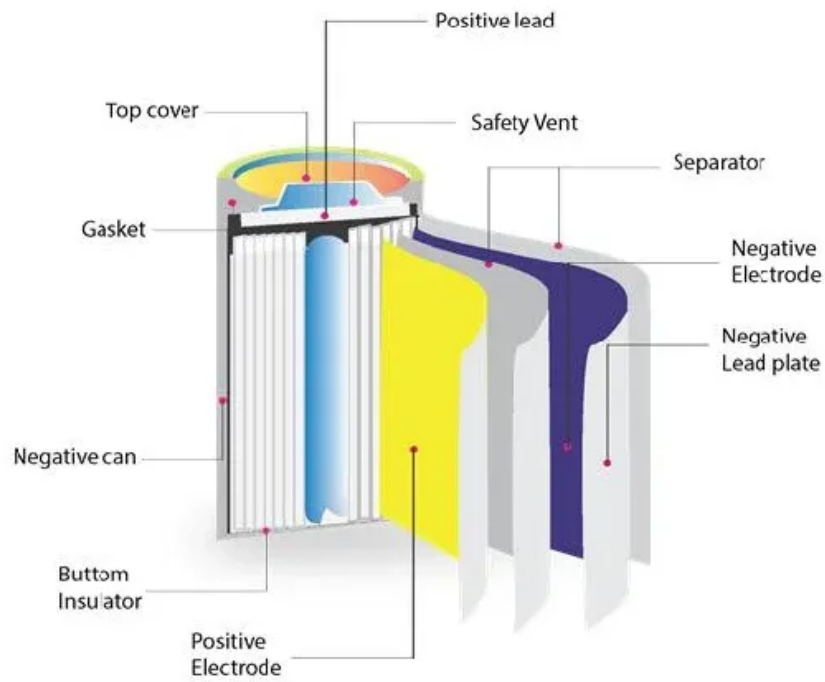

# Mali inverter 48v60v72v universal