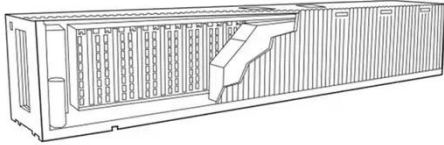

Mbabane portable solar container power cabinet

4 FAQs about Mbabane portable solar container power cabinet What is a

mobile solar PV container? High-efficiency Mobile Solar PV Container with foldable solar panels, advanced lithium battery ...