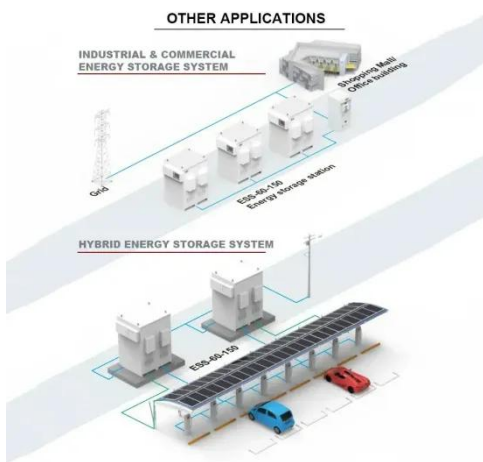

Site Battery Storage Cabinet, Base Station Energy Storage

Highjoule's Site Battery Storage Cabinet ensures uninterrupted power for base stations with high-efficiency, compact, and scalable energy storage. Ideal for telecom, off-grid, and emergency backup ...

Base Station Energy Cabinet

The Base Station Energy Cabinet is a fully enclosed, weather-resistant telecom energy cabinet designed to provide reliable power distribution and battery backup for outdoor communication networks.

BESS (Battery Energy Storage Systems)

Boost energy storage with Industrial/Commercial & Home BESS, powered by lithium batteries. Ensure grid stability, savings, & backups. Plus, power base stations with Huijue Energy Storage, for ...

Outdoor Integrated Telecom Cabinet for Base Stations & Nodes

Durable outdoor integrated telecom

cabinet for base stations and data nodes. Provides reliable protection and efficient housing in harsh environments.