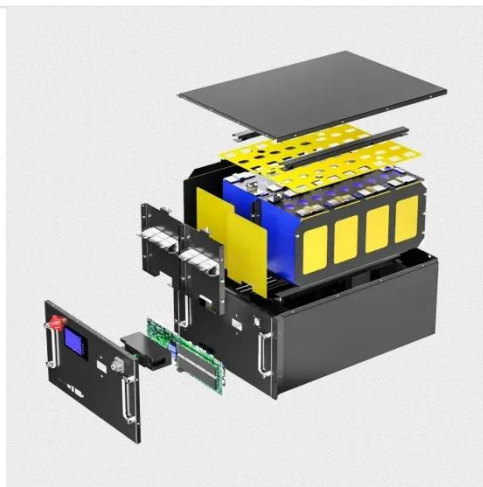

Site Battery Storage Cabinet, Base Station Energy Storage

Highjoule's Site Battery Storage Cabinet ensures uninterrupted power for base stations with high-efficiency, compact, and scalable energy storage. Ideal for telecom, off-grid, and emergency backup ...

Outdoor Cabinet Outdoor Shelter Tele Communication ...

We started from the telecom cabinet for China telecom, China ...

 LFP 12V 200Ah

Large-scale Outdoor Communication Base Station , Reliable & Energy

Discover the Large-scale Outdoor Communication Base Station, designed for smart cities, communication networks, and power systems. Integrated with solar, wind, and energy storage ...

Base Station Energy Cabinet

The Base Station Energy Cabinet is a fully enclosed, weather-resistant telecom energy cabinet designed to provide reliable power distribution and battery backup for outdoor communication networks.