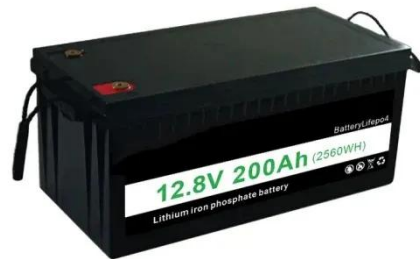

Best Tested Portable Power Stations in 2026

Stay powered on the go with the best portable power stations out there -- tried and tested by CNET's experts.